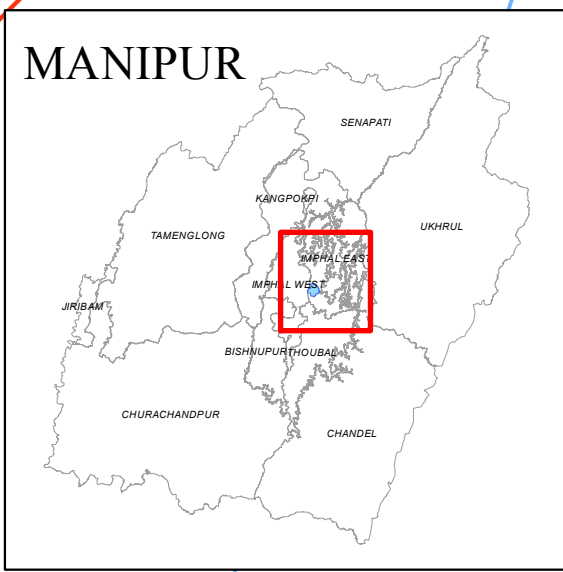

MANIPUR

AC MAP (5-Thongju AC)

Legend

- Health Centre
- Police Station
- DistrictHQ
- Sub-DivisionHQ
- Helipad
- River
- National Highway
- Other Roads
- AC Boundary

Polling Stations

- Normal
- Critical
- Vulnerable
- Both